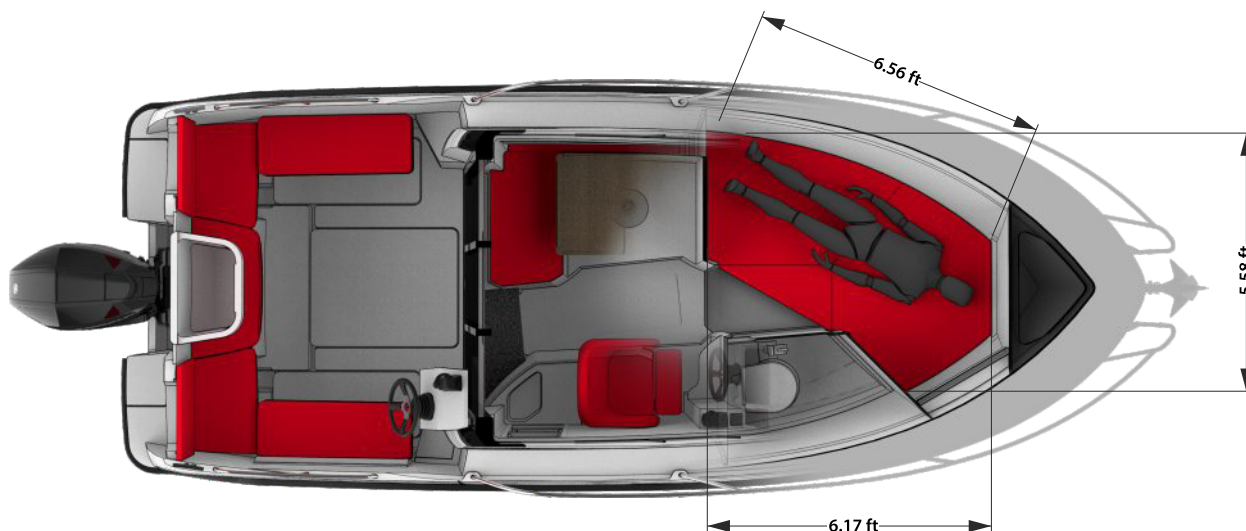

Hussar Yachts, LLC.

101 S 12th Street Suite 102

Tampa, FL 33602

tel. 813-467-6747

info@hussaryachts.com

www.hussaryachts.com

@hussaryachts