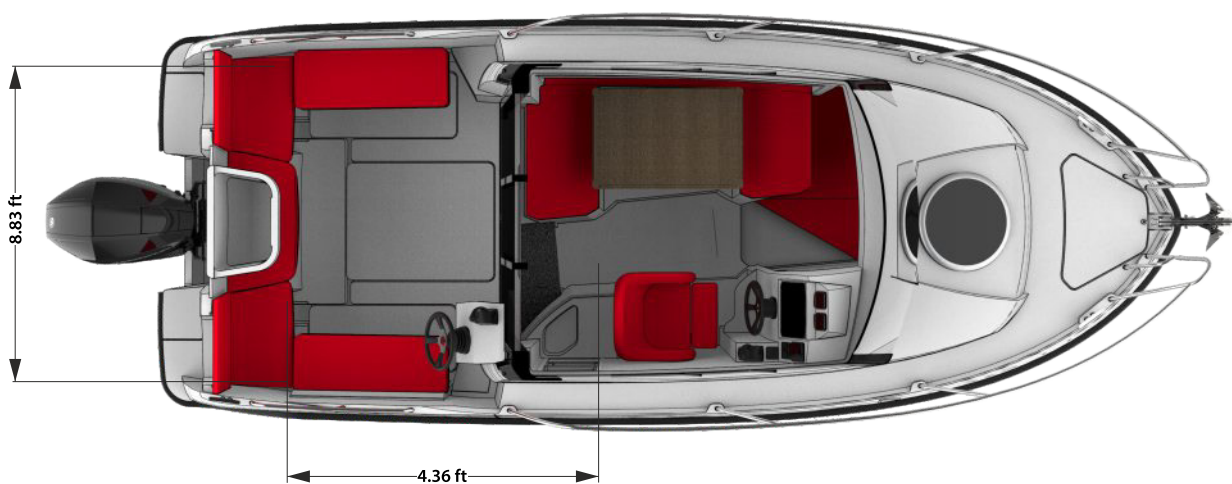

Hussar Yachts, LLC.

101 S 12th Street Suite 102

Tampa, FL 33602

tel. 813-467-6747

info@hussaryachts.com

www.hussaryachts.com

@hussaryachts