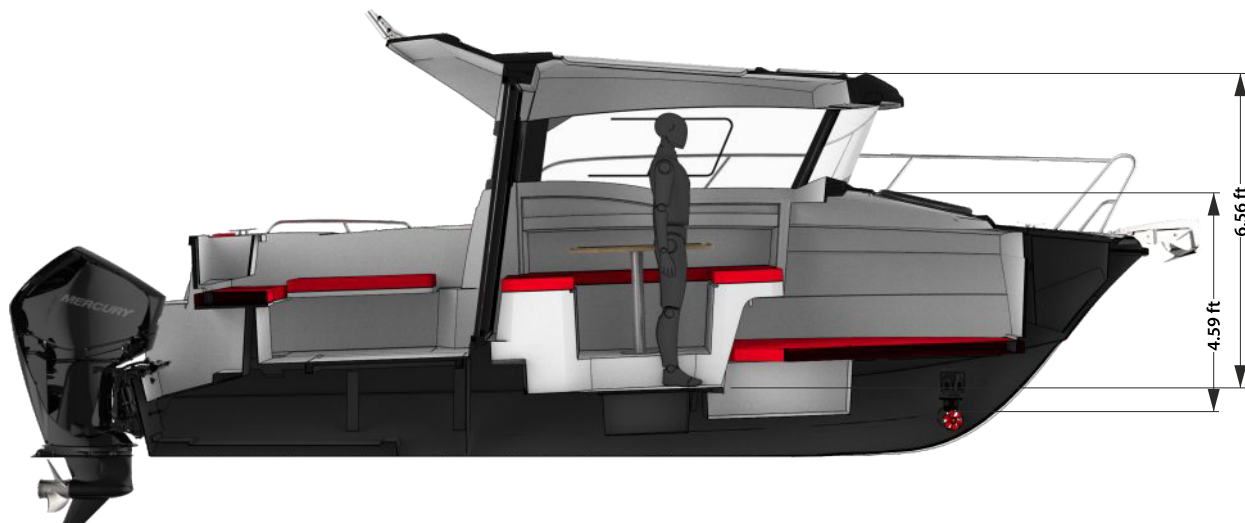

Hussar Yachts, LLC.

101 S 12th Street Suite 102

Tampa, FL 33602

tel. 813-467-6747

info@hussaryachts.com

www.hussaryachts.com

@hussaryachts